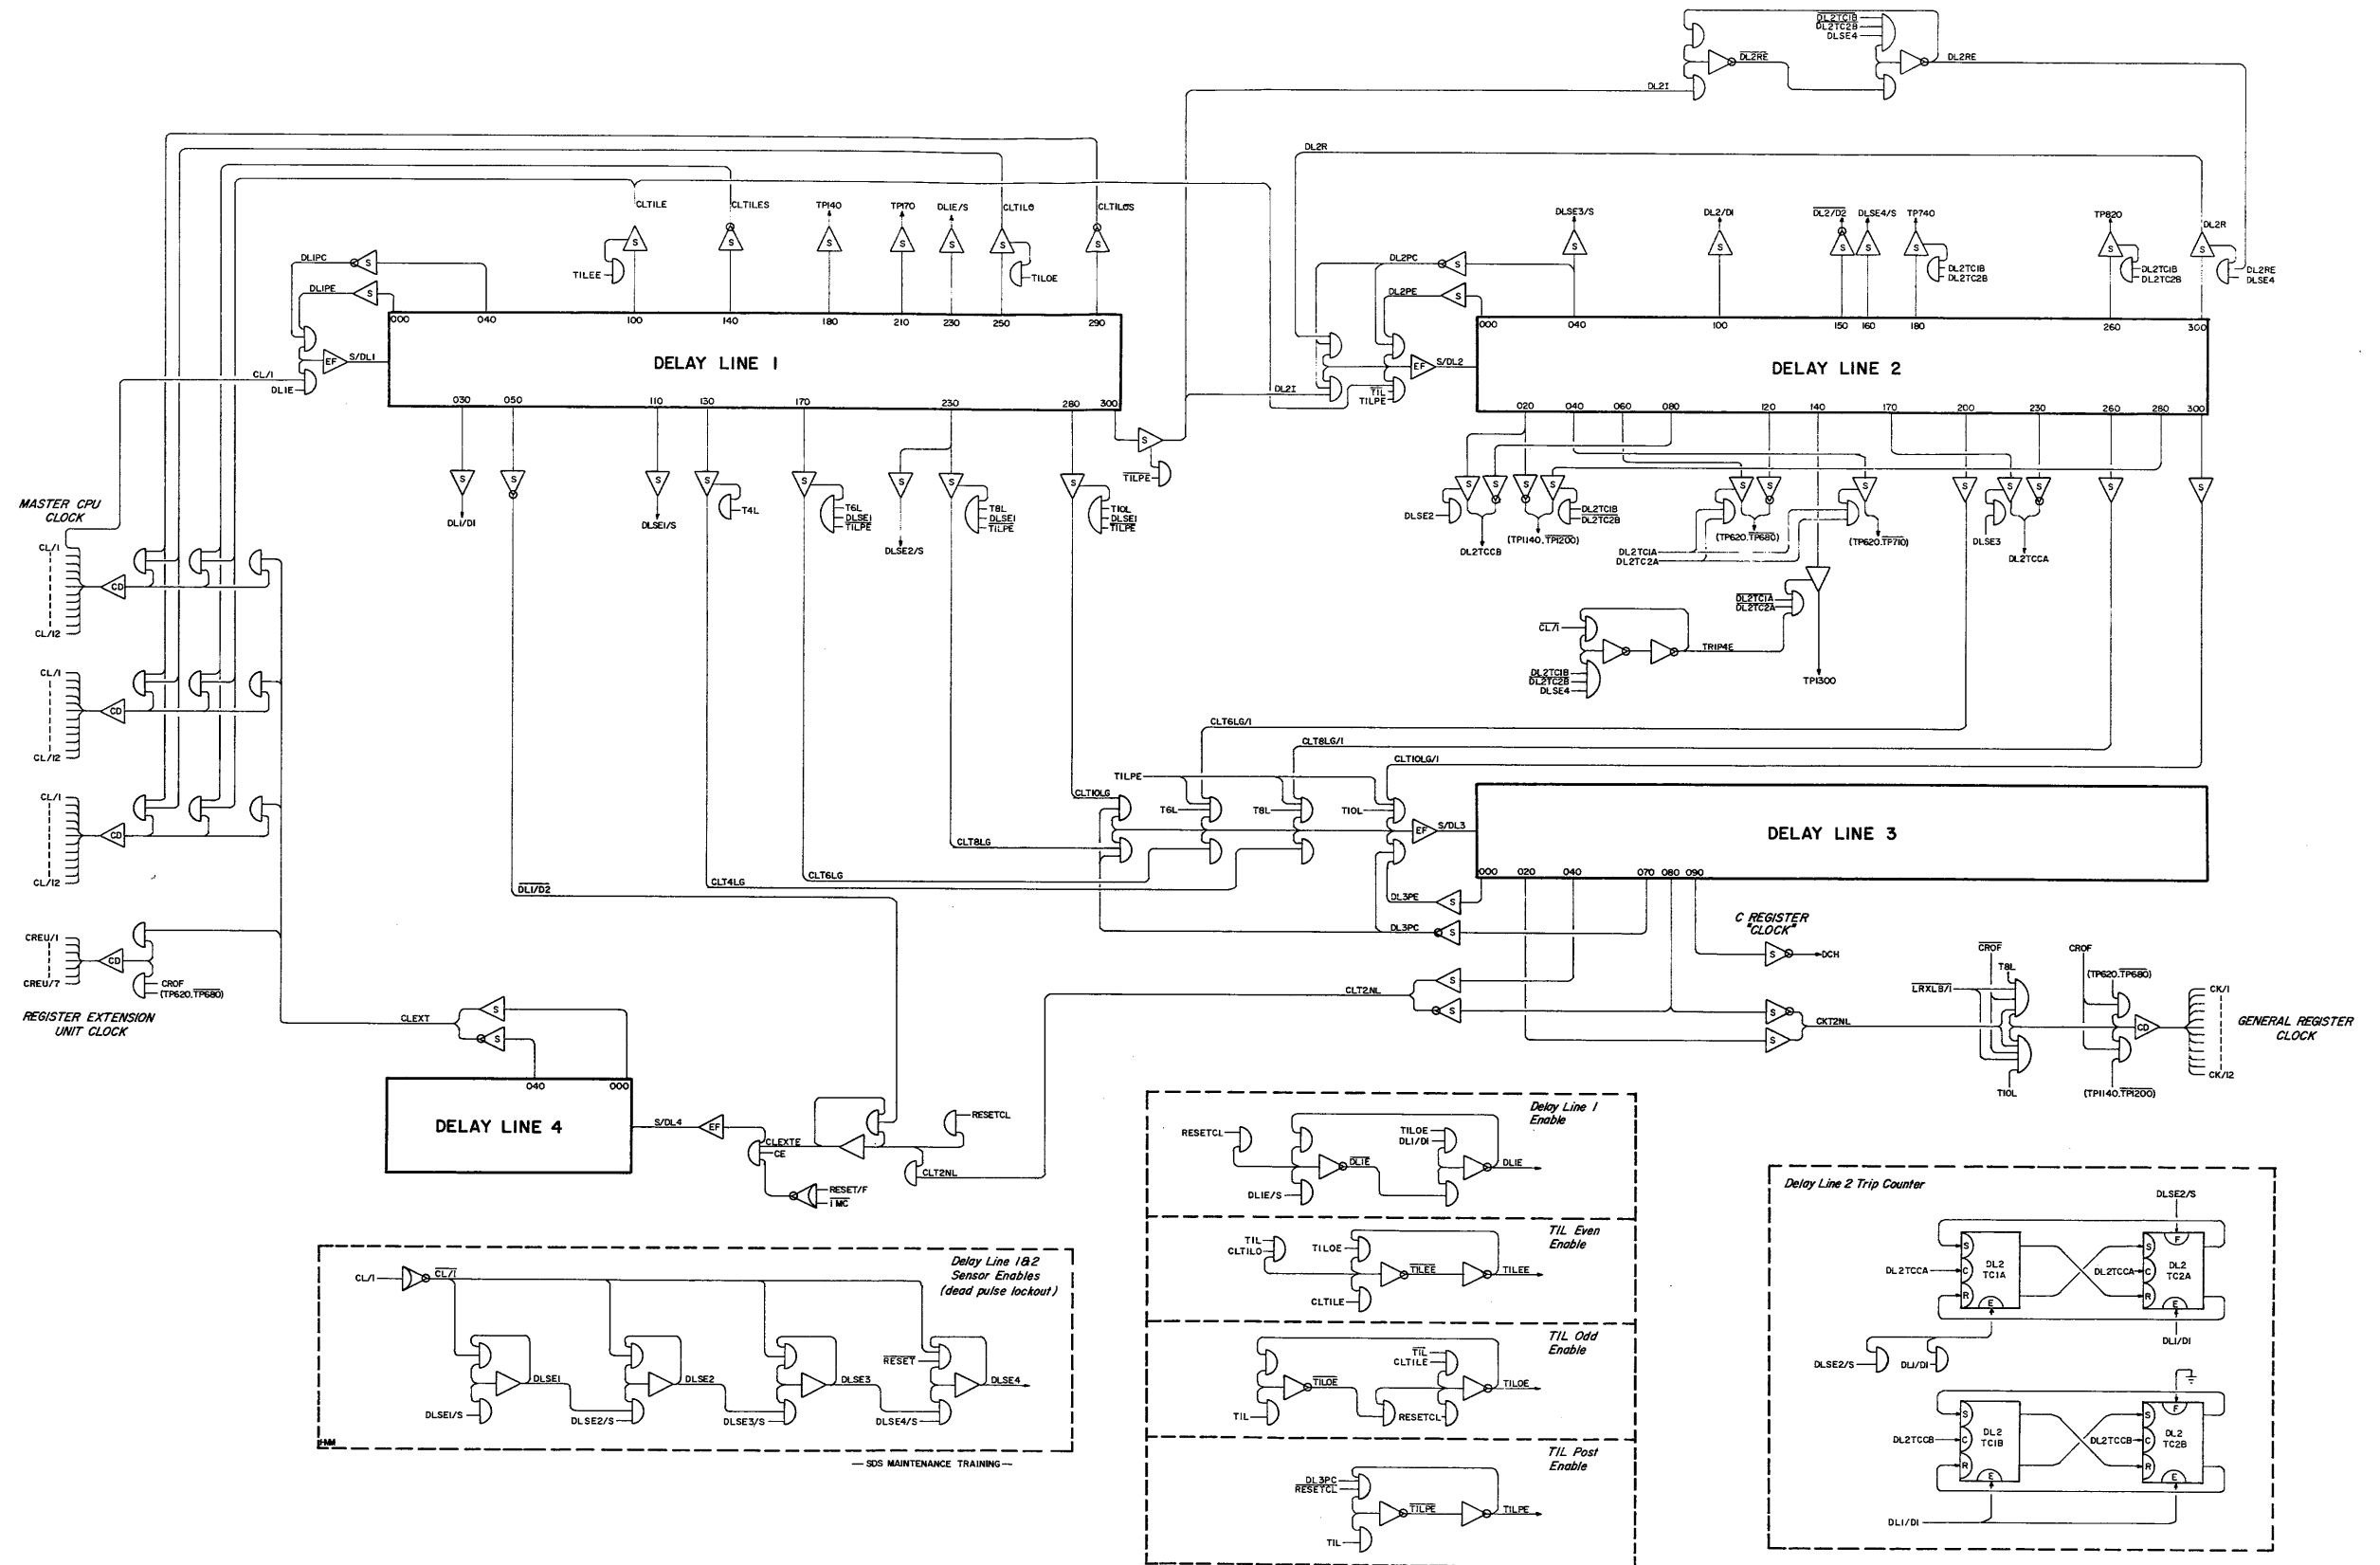

SIGMA 7 CENTRAL PROCESSOR

FUNCTIONAL DIAGRAM

(REVISION K)

SIGMA 7 CLOCK SYSTEM

SIGMA 7 INTERFACE SIGNALS

SIGMA 7 BASIC INTERRUPTS

MT-CH-7-4