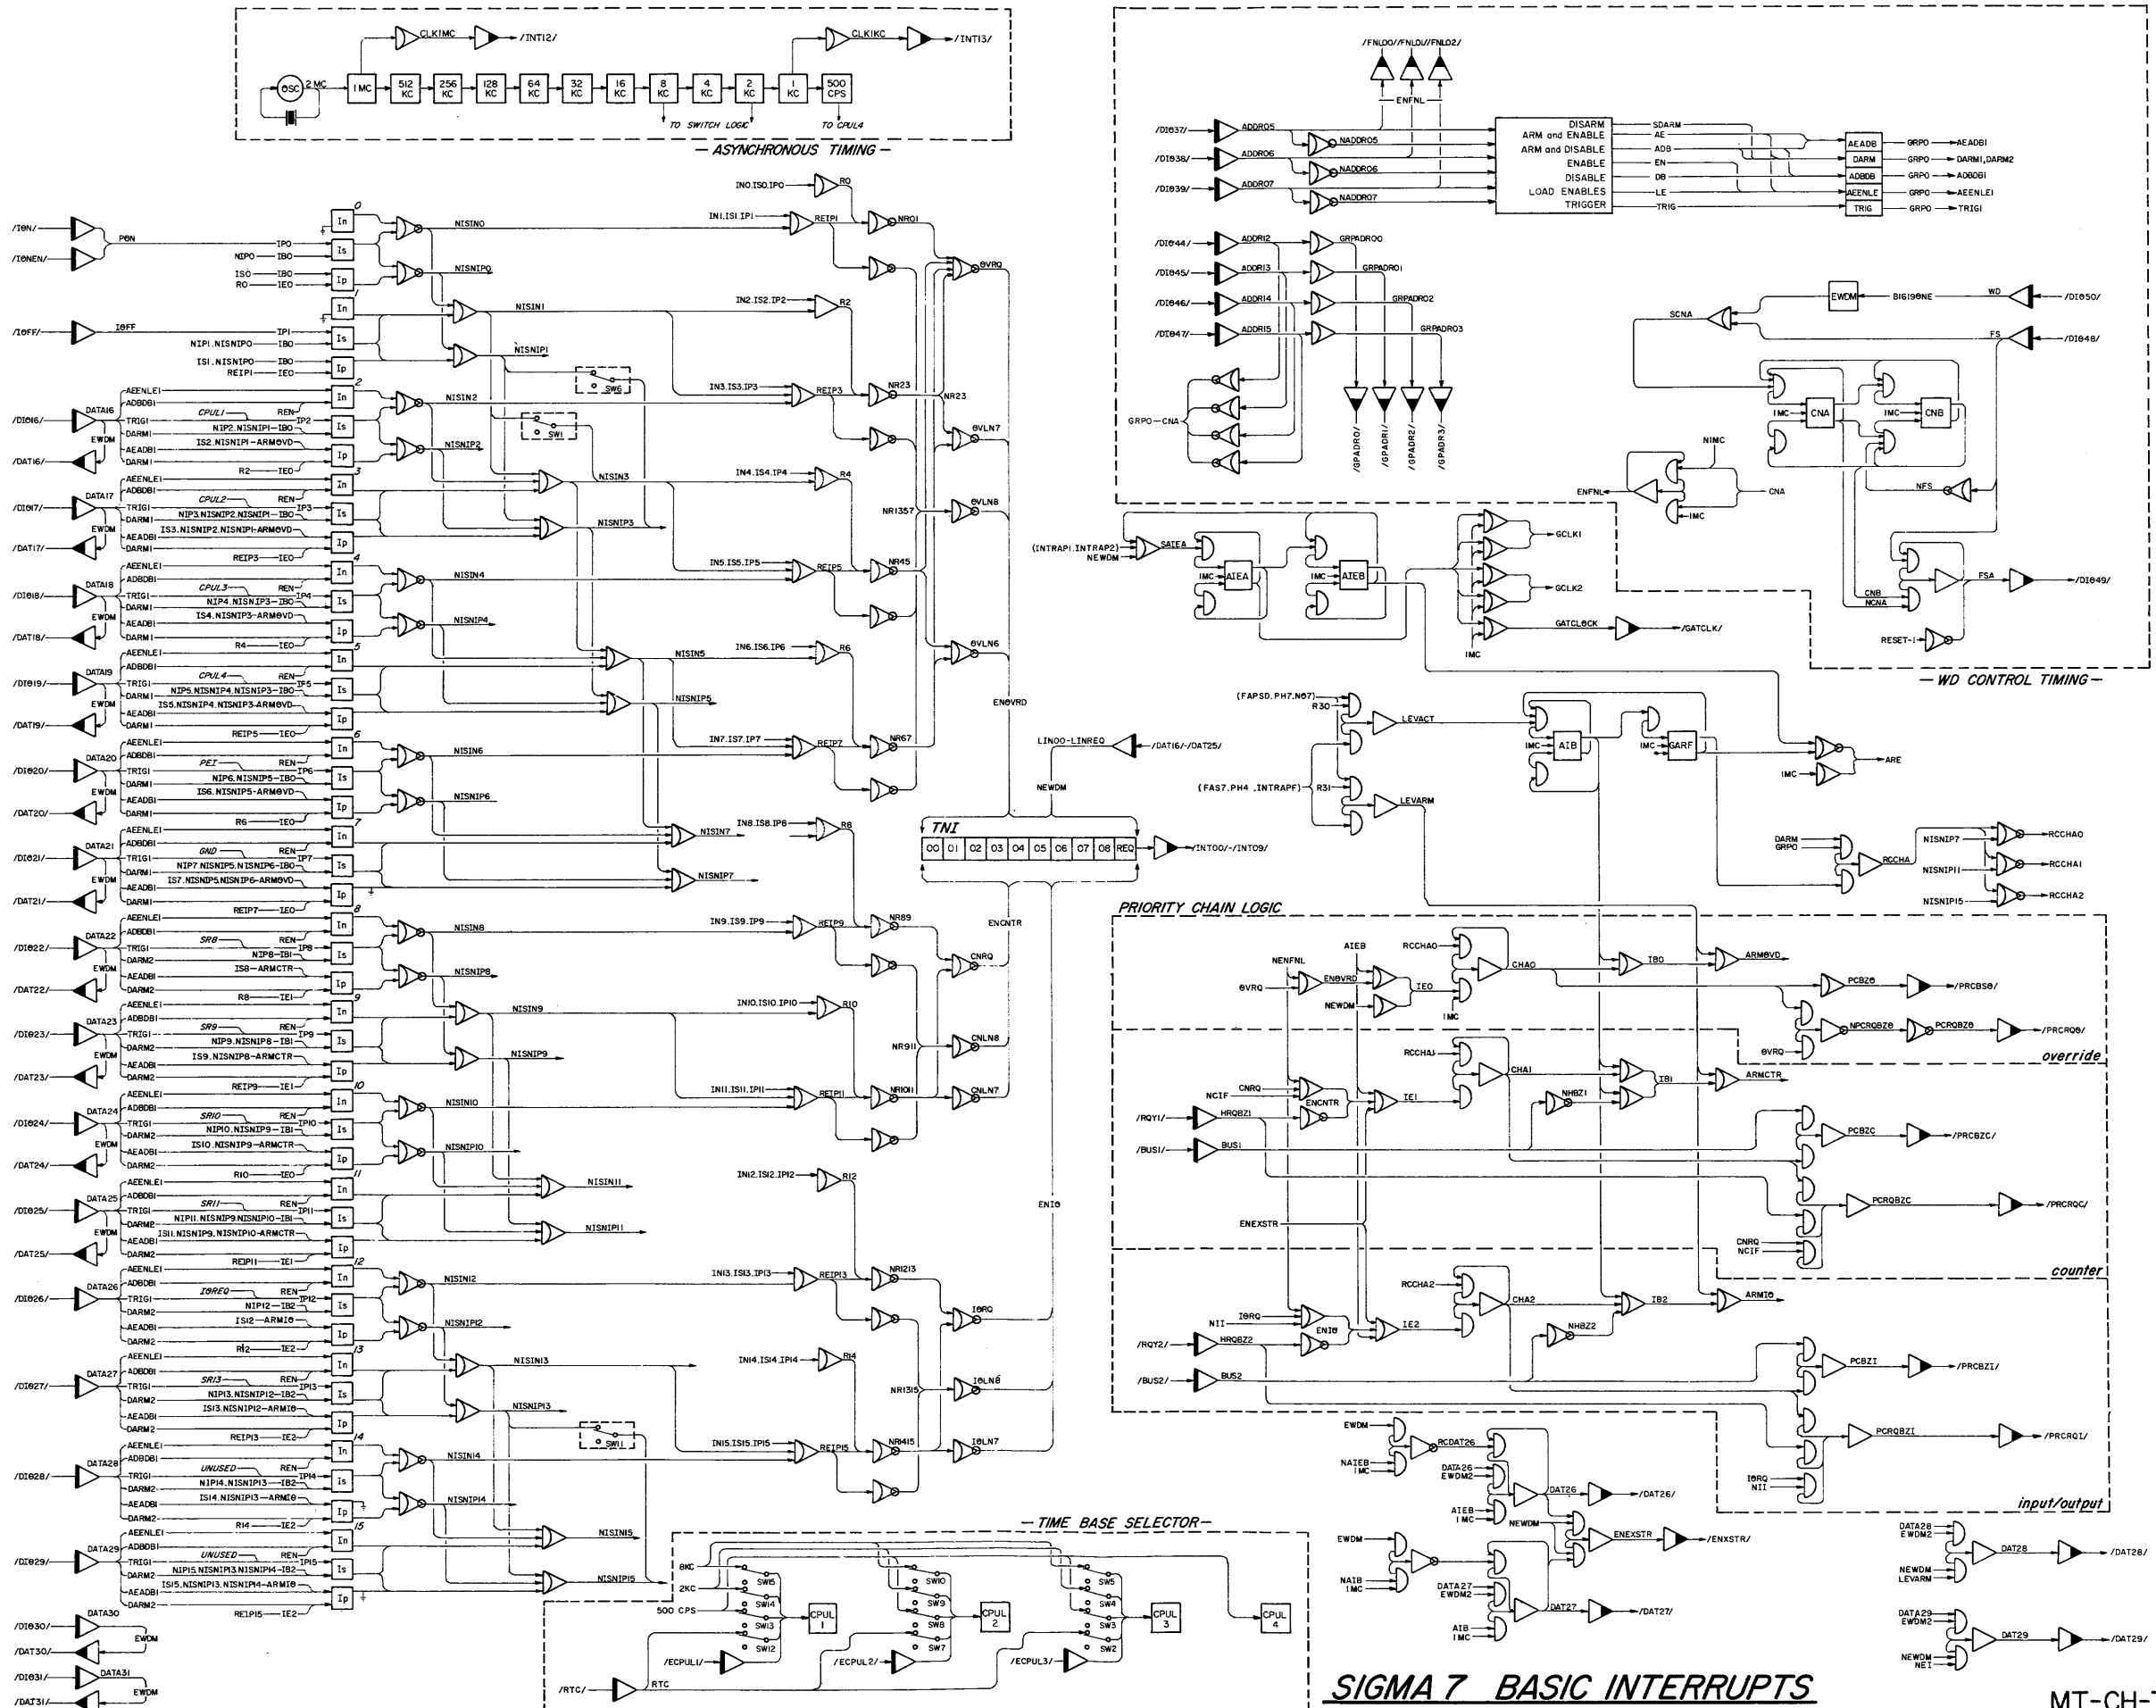

SIGMA 7 CENTRAL PROCESSOR

FUNCTIONAL DIAGRAM

(REVISION K)

SIGMA 7 CLOCK SYSTEM

SIGMA 7 INTERFACE SIGNALS

SIGMA 7 BASIC INTERRUPTS

MT-CH-7-4